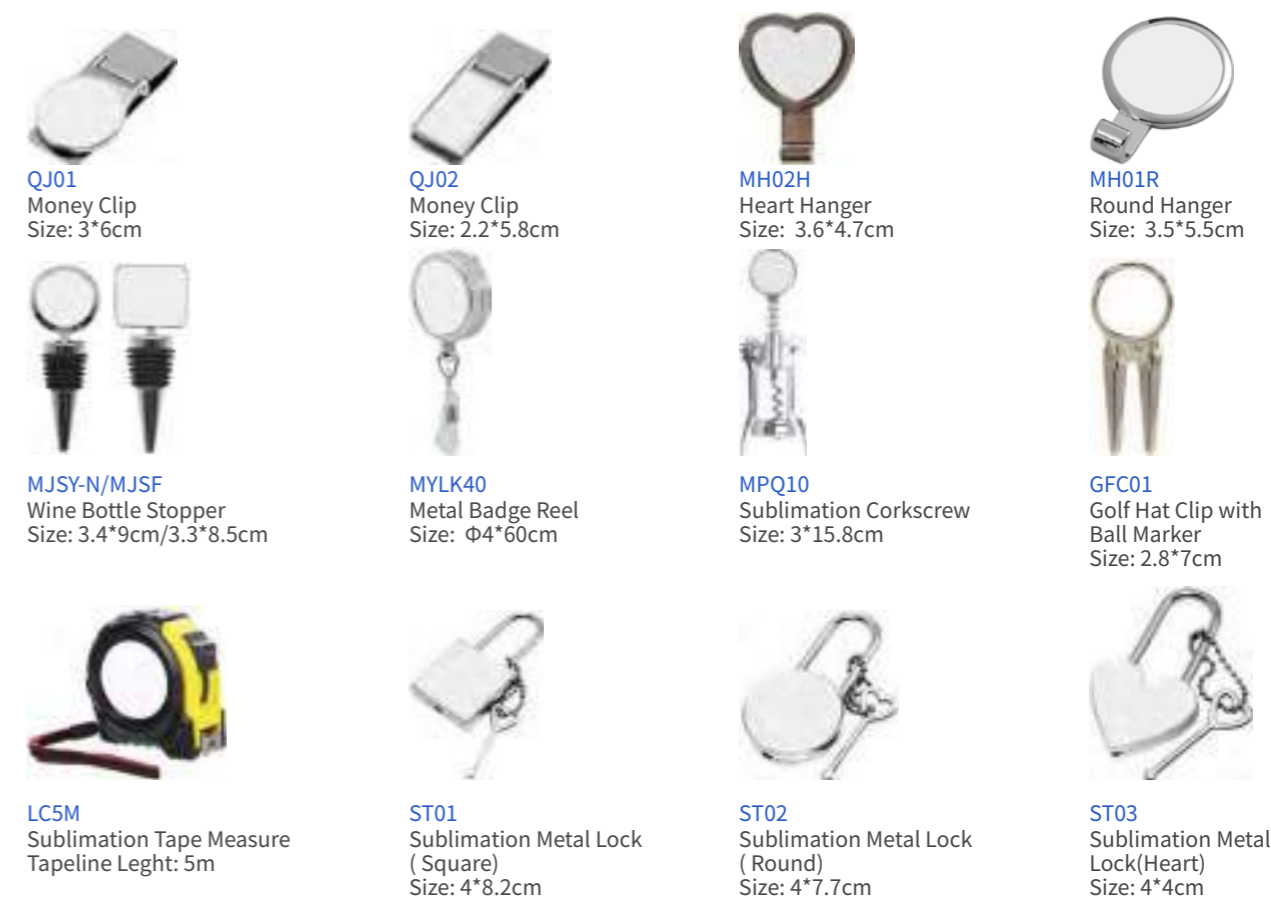

MCXPGD Sub Car Air Freshener w/ Refill Pad
MCXPXS-GH (Sweet-Scented Osmanthus)
MCXPXS-GL (Cologne)
MCXPXS-HY (Ocean Fragrance)
MCXPXS-ML (Jasmine Scent)
MCXPXS-ML (Lavender Scent)

Sublimation Metal Gadget