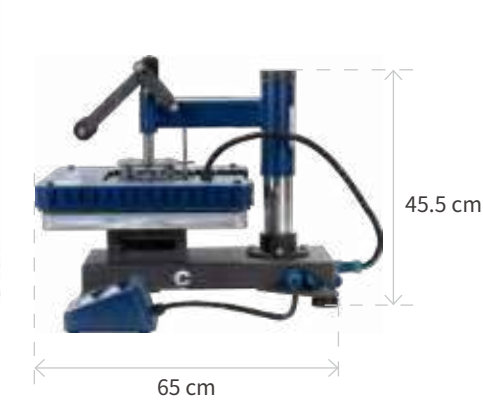

Heat Platen	38x38cm / 15x15in	40x50cm / 16x20in		
Item No.	BYPRO3838SCB	BYPRO4050SCB		
Voltage	220V	110V	220V	110V
Power	2000w	1300w	2200w	1600w
Frequency	50~60Hz			
N.M.	30KG	34.8KG		
Parameter	Temp. Range:32-482 °F (0-250°C) Time Range:0-999 seconds