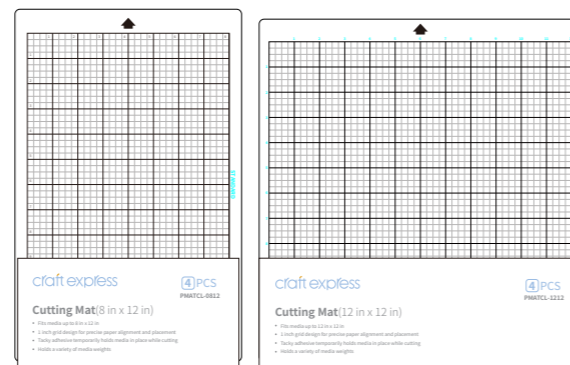

Cutting Mat

CEPMATCL-0812-4
8in x 12in

CEPMATCL-1212-4
12in x 12in